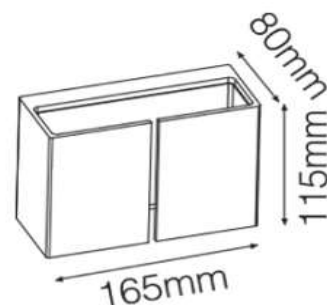

Remarks:-

Address: Plot #7 Saroorpur-Nangla Industrial Area,Ballabgarh-Sohna Road,Faridabad-121005

Email: info@sovitron.com